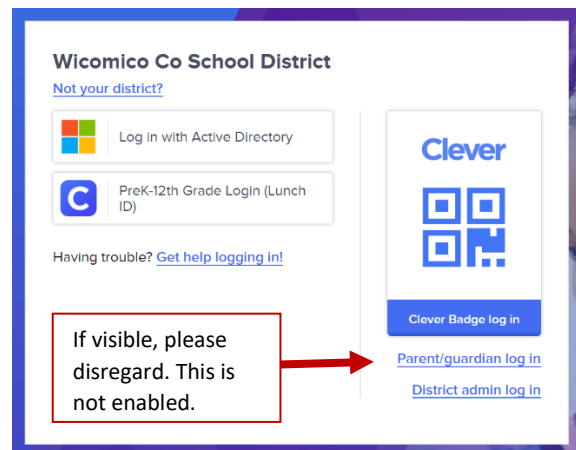

Let's Log in to Clever

Clever is our student portal for apps and links. In most cases, it will log students into sites, eliminating the need to remember additional usernames and passwords.

How can students log in from home?

Students should use the following URL: <https://clever.com/in/wcps-district>

Students should select,
“Log in with Clever”.

When a student logs in with **Clever**, they will enter their lunch ID for both the username and password.