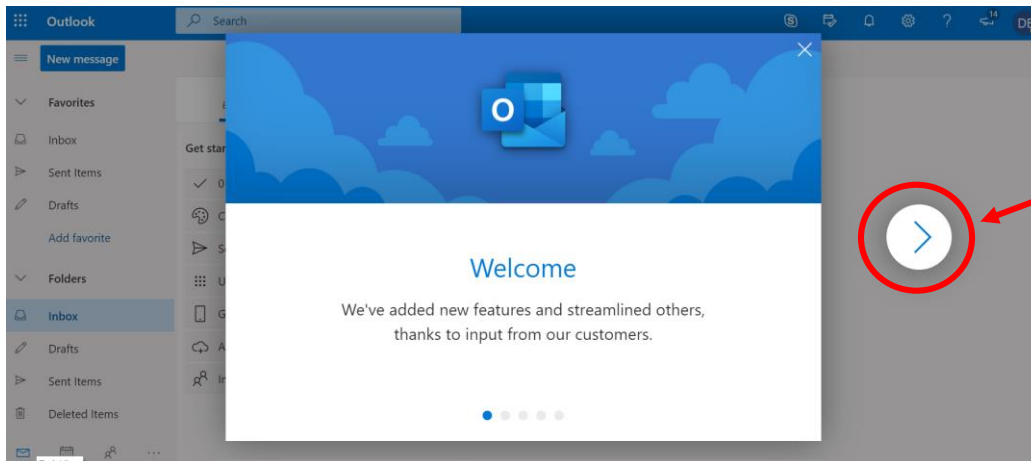

Logging into Student Email

Visit this website: <https://mail.wcboe.org> or <https://www.office.com/login?es=Click&ru=%2F>

Your email address and password are the same that you use to log into Google Classroom