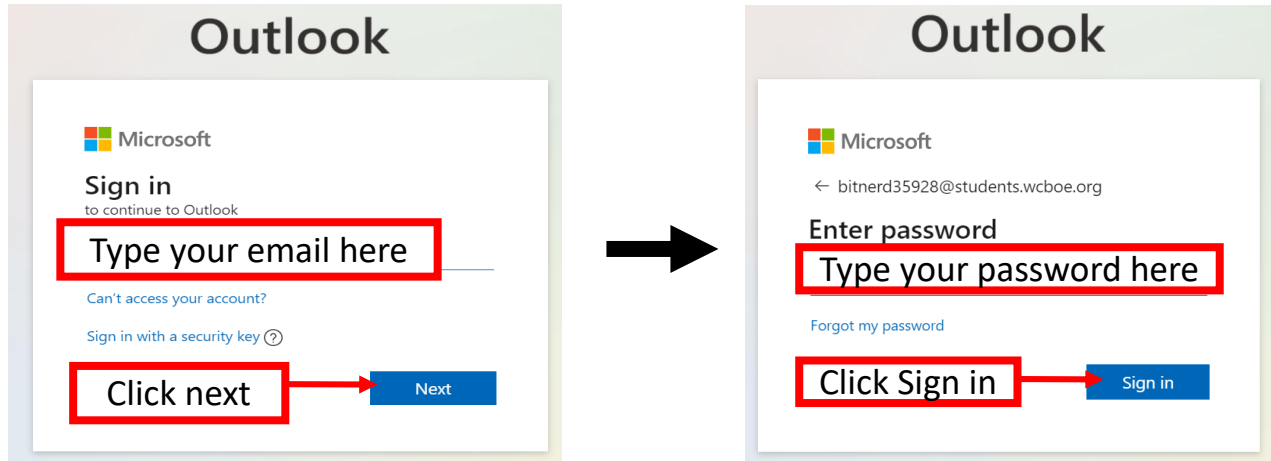

Logging into Student Email

Visit this website: <https://mail.wcboe.org> or <https://www.office.com/login?es=Click&ru=%2F>

Your email address and password are the same that you use to log into Google Classroom