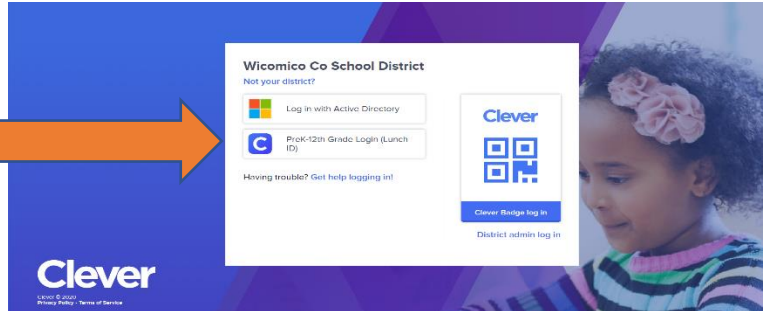

Login Directions

Go to this website <https://clever.com/in/wcps-district>

Click on

Put your lunch number
In both boxes

Click on your APP

For Edmentum

Click Login