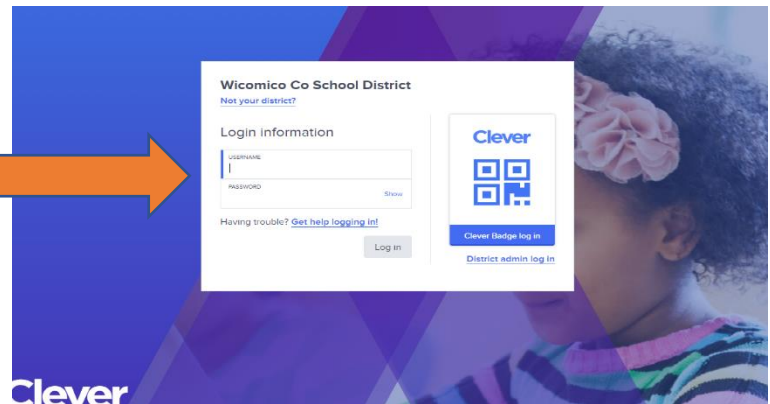

Login Directions

Go to this website <https://clever.com/in/wcps-district>

Click on

Put your lunch number
In both boxes

Click on your APP

For Edmentum

Click Login